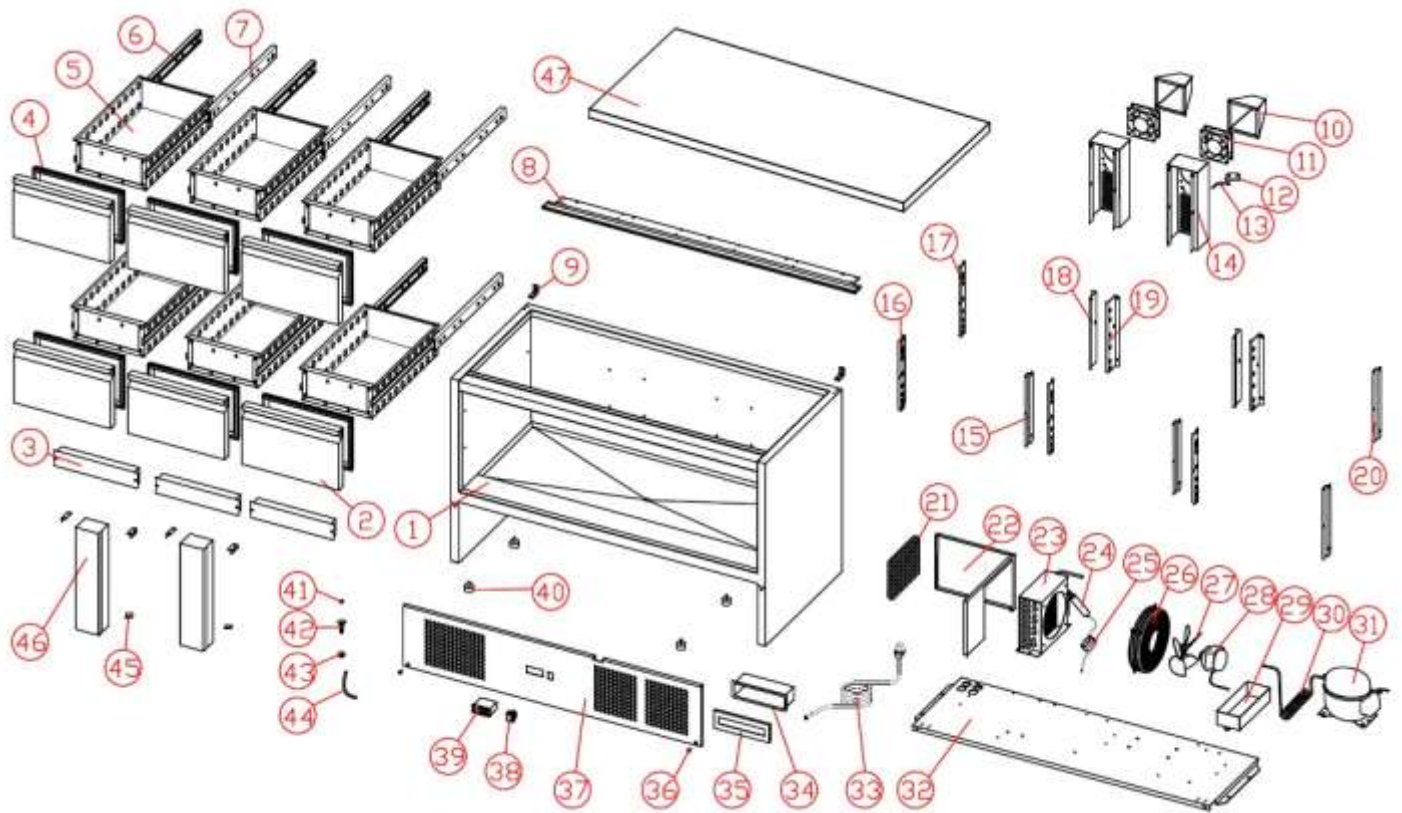

СТОЛ ХОЛОДИЛЬНЫЙ TATRA TRTGNLD6 TN

СТОЛ ХОЛОДИЛЬНЫЙ TATRA TRTGNLD6 TN

1	CABINET	GXE-0-000-0021-0	1
2	DRAWER DOOR	GXE-0-000-0099-0	6
3	DRAWER BEAM	GXE-0-000-0098-0	3
4	DRAWER DOOR GASKET	16401000202	6
5	DRAWER	GXE-0-000-0100-0	6
6	DRAWER GUIDE (LEFT)	1009009790550(left)	6
7	DRAWER GUIDE (RIGHT)	1009009790550(right)	6
8	UPPER HINGE	GXE-2-001-0104-0	1
9	TOP FIXING PLATE	GXE-2-001-0092-0	2
10	AIR GUIDE COVER	16356010001	2
11	EVA. FAN	17701151238	2
12	PROBE COVER	GXE-2-001-0286-0	1
13	PROBE	17649490013	1
14	FAN BASE	GXE-2-001-0091-0	2
15	BEAM HANG STRIP(RIGHT)	GXE-2-001-0094-0	3
16	BEAM HANG STRIP(LEFT)	GXE-2-001-0093-0	3
17	SIDE REAR HANG STRIP(LEFT)	GXE-2-001-0097-0	1
18	REAR HANG STRIP(RIGHT)	GXE-2-001-0096-0	2
19	REAR HANG STRIP(LEFT)	GXE-2-001-0095-0	2
20	SIDE REAR HANG STRIP(RIGHT)	GXE-2-001-0098-0	1
21	DRYER FILTER	16324020001	1
22	WIND COVER	GXE-2-001-0099-0	1
23	CONDENSER	17303090210	1
24	DRYER FILTER	17111250145	1
25	CAPILLARY	15804042410	1
26	COND.FAN COVER	22726010002	1
27	COND. FAN BLADE	16381738082	1
28	COND. FAN MOTOR	22752520010	1
29	OUTER DRAIN PAN	16316130004	1
30	HIGH PRESSURE PIPE	17116060006	1
31	COMPRESSOR	17209010031	1
32	COOLING UNIT BOARD	GXE-2-001-0100-0	1
33	POWER CORD	17664640059	1
34	PLASTIC WATER-PROOF BOX	16316130001	1
35	PLASTIC WATER-PROOF BOX COVER	16316130002	1
36	LARGE PLASTIC BUTTON	16369390066	2
37	PANEL	GXE-2-001-0102-0	1
38	POWER SWITCH	17749210020	1
39	CONTROLLER	17709030002	1
40	FEET	12534010009	4
41	WATER PLUG	16369140901	1
42	DRAIN-PIPE	15810020901	1
43	DRAIN-PIPE BUT	16365050901	1
44	PVC DRAIN-PIPE	GXE-2-005-0005-0	1
45	MIDDLE BEAM CONNECT	GXE-2-001-0017-0	6
46	MIDDLE BEAM	GXE-0-000-0096-0	2
47	COUNTER TOP	GXE-0-000-0022-0	1